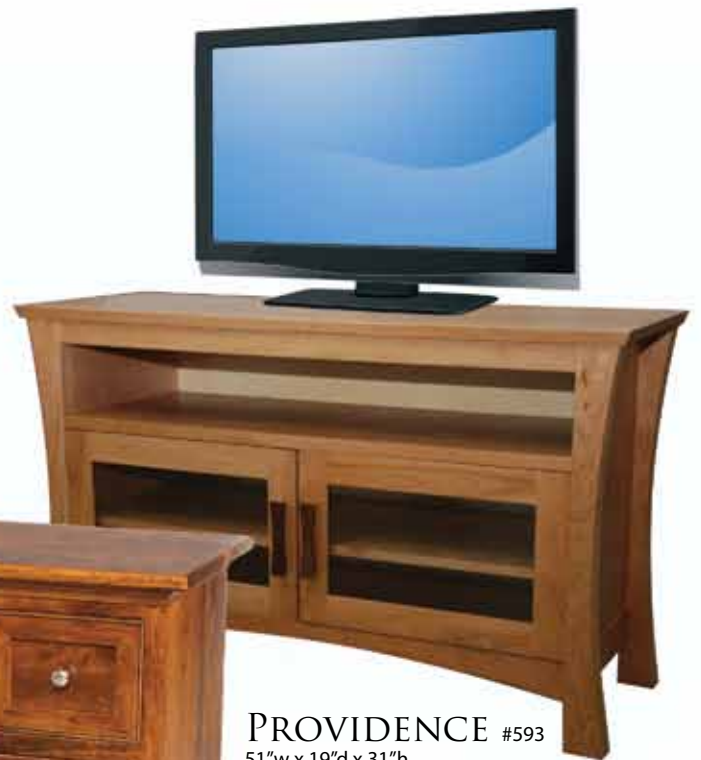

PROVIDENCE #593
51" w x 19" d x 31" h