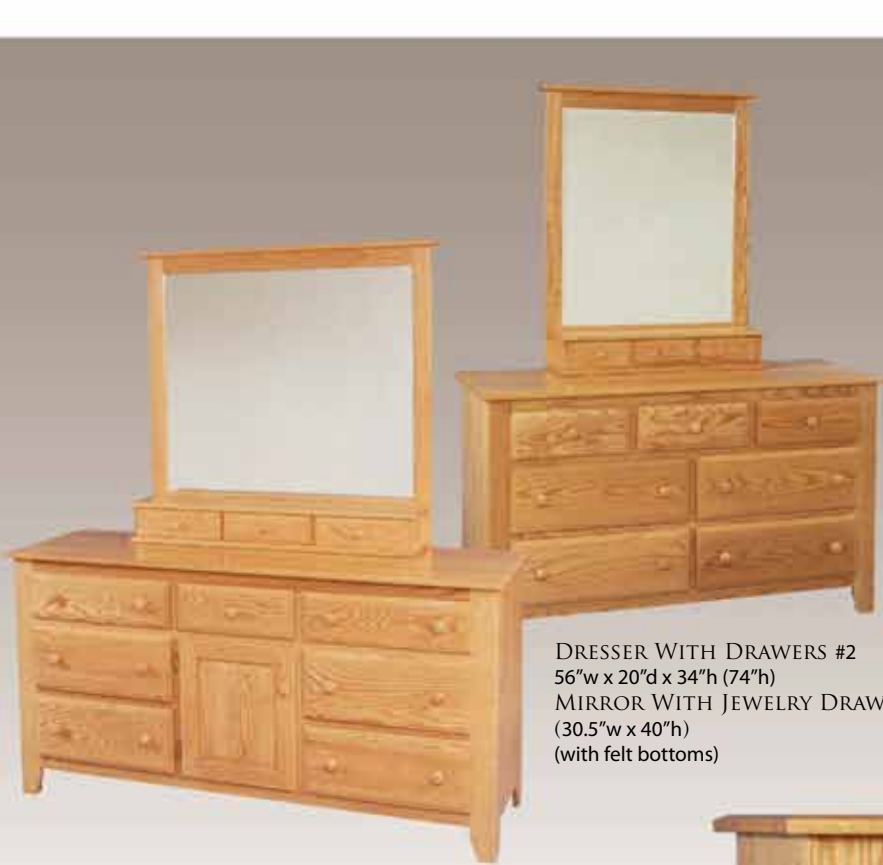

DRESSER WITH DOOR & DRAWERS #4
66" w x 20" d x 34" h (74" h)
MIRROR WITH JEWELRY DRAWERS
(40.5" w x 40" h)
(with felt bottoms)