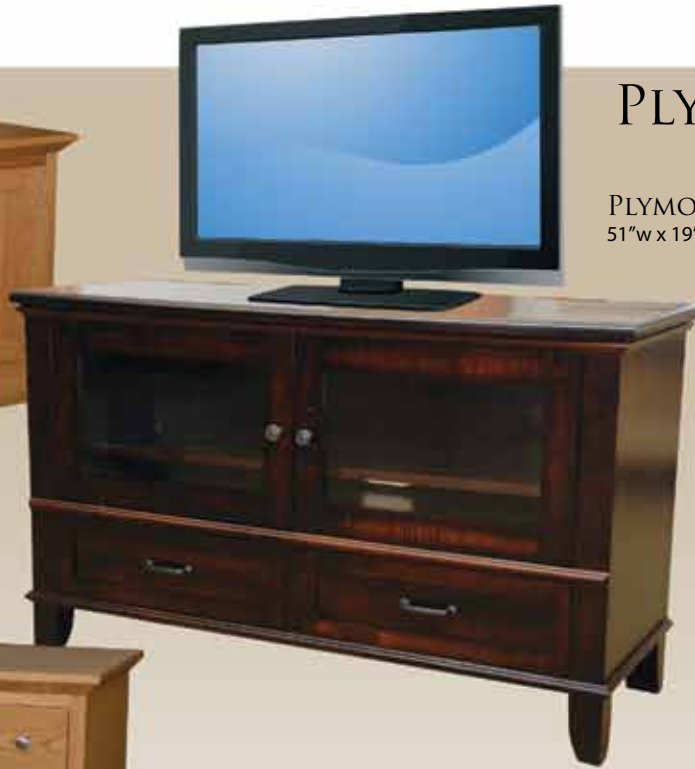

CONTINUED

SHAKER

SHAKER PLASMA #1

57" w x 19" d x 29" h

The top is 57" w x 14" d x 49" h

(also available in 51" w and 63" w)

SHAKER PLASMA #2
57" w x 19" d x 29" h
(also available in 51" w and 63" w)

PLYMOUTH